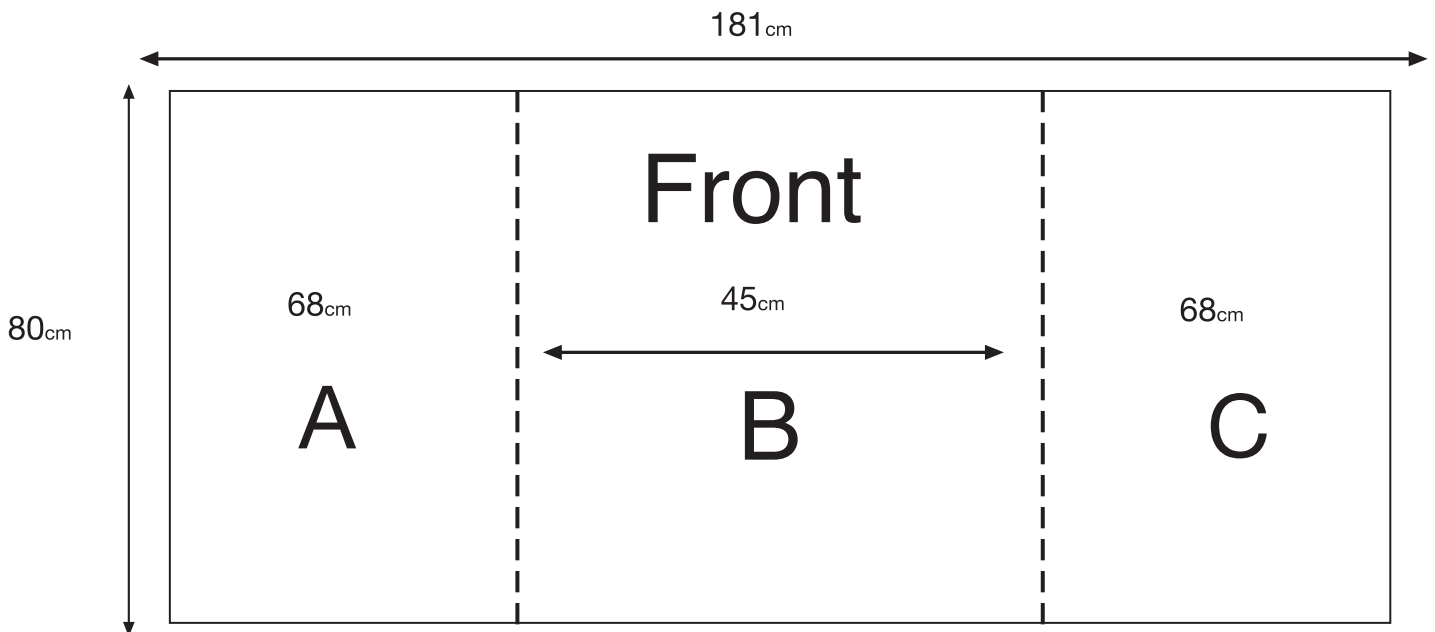

Counter for Pop Up 80_{cm} x 181_{cm}

Preparing artwork:

custom: 181x80 c"m or proportional, without bleed.

Important graphic elements and text should be in the center-front (B)

Visible area limits, Graphics and Text limits: 45 c"m in the center.