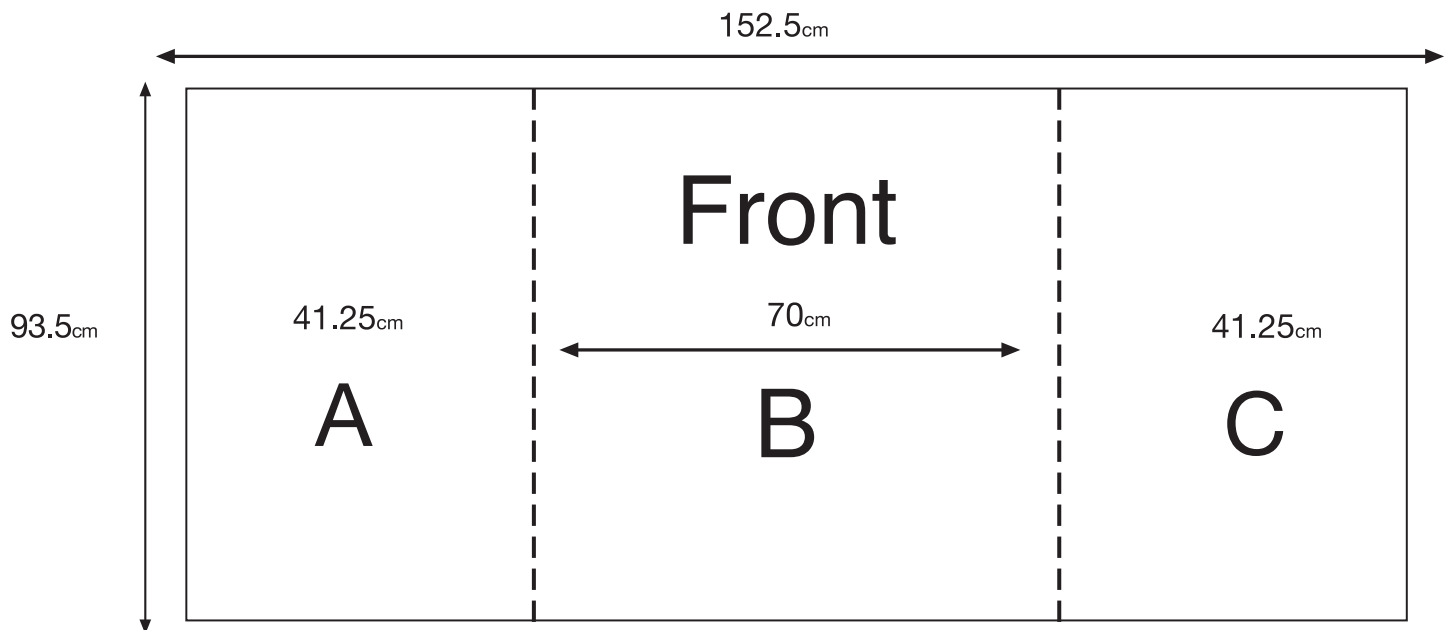

Counter 90/40

Preparing artwork:

custom: 152.5x93.5 c"m or proportional, without bleed.

Important graphics should be placed on the central panel (B). The 2 side panels (A+C) are only partly visible (when viewed from the front). The graphics background should exceed into the bleed area.