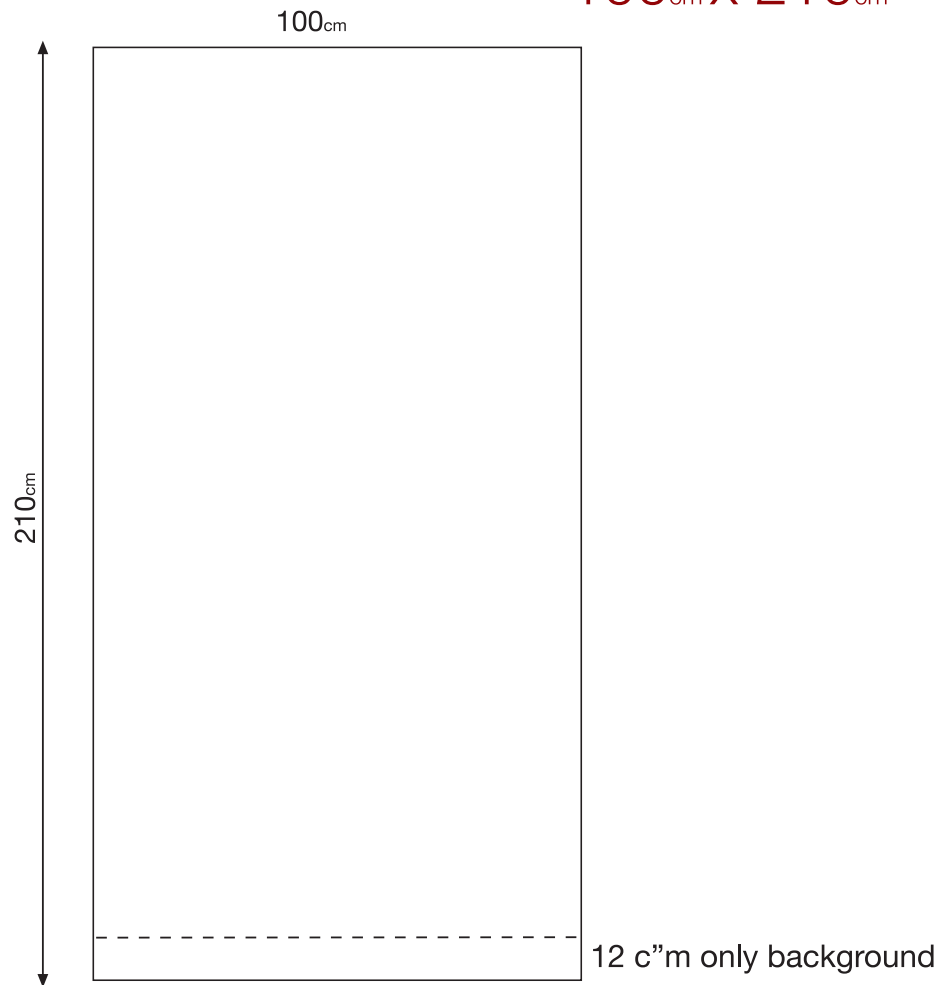

# Roll up display banner

100<sub>cm</sub> X 210<sub>cm</sub>

## Preparing artwork:

custom: 100x210 c"m or proportional, without bleed.  
Important graphic elements and text should end 12 c"m before the 210 c"m.  
Visible area limits, Graphics and Text limits: 198 c"m.