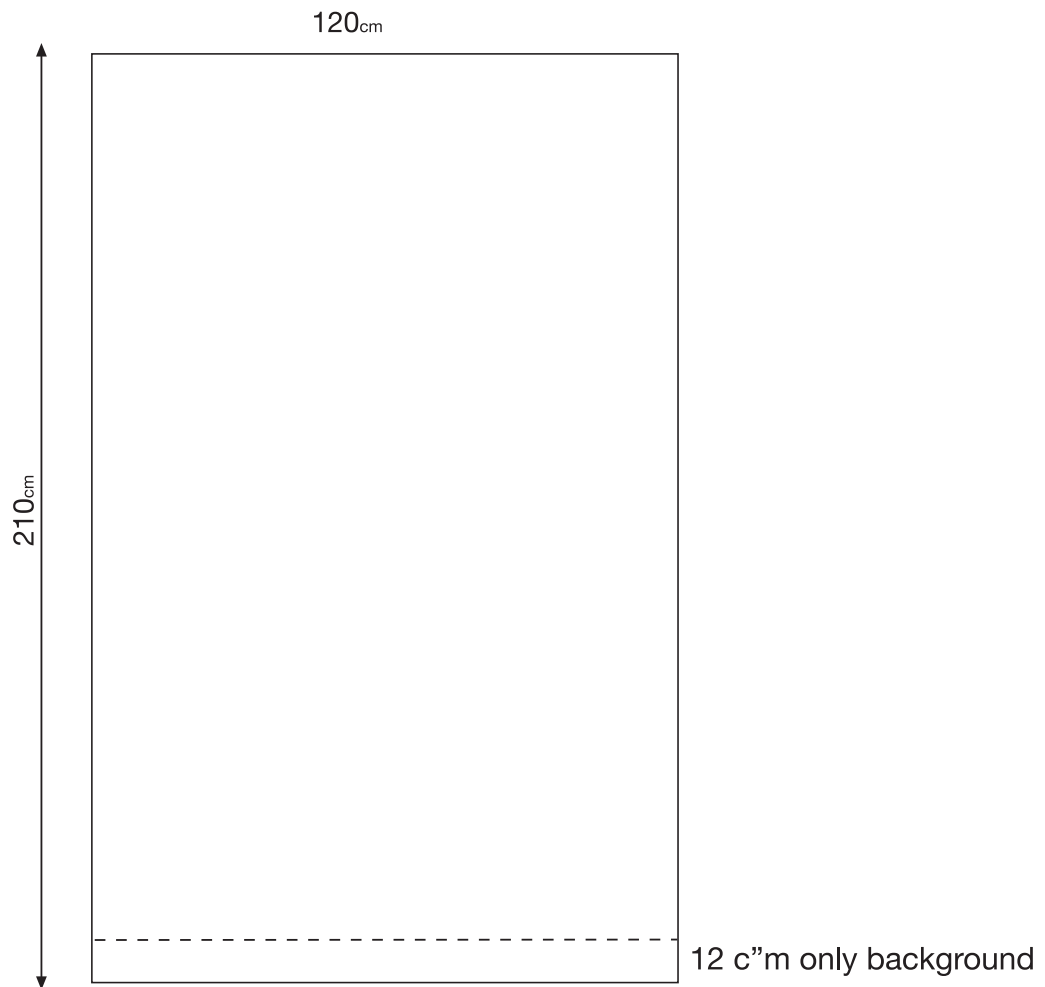

# Roll up display banner

120<sub>cm</sub> x 210<sub>cm</sub>

## Preparing artwork:

custom: 120x210 c"m or proportional, without bleed.  
Important graphic elements and text should end 12 c"m before the 210 c"m.  
Visible area limits, Graphics and Text limits: 198 c"m.