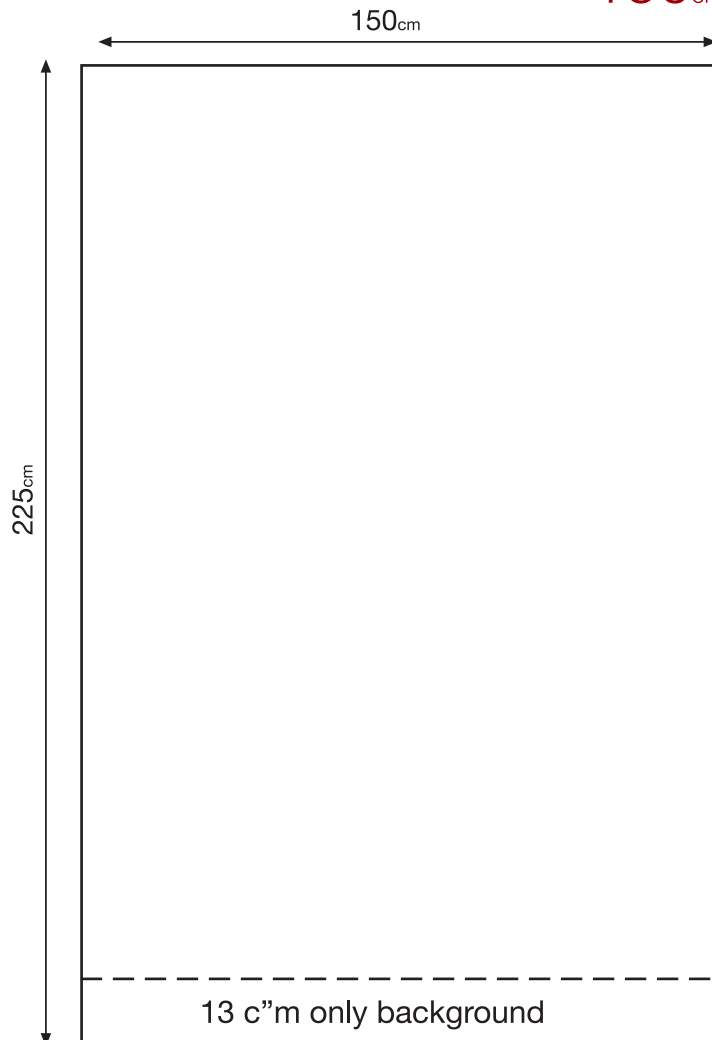

# Roll up display banner

150<sub>cm</sub> x 225<sub>cm</sub>

## Preparing artwork:

custom: 150/225 c"m or proportional, without bleed.  
Important graphic elements and text should end 13 c"m before the 225 c"m.  
Visible area limits, Graphics and Text limits: 212 c"m.