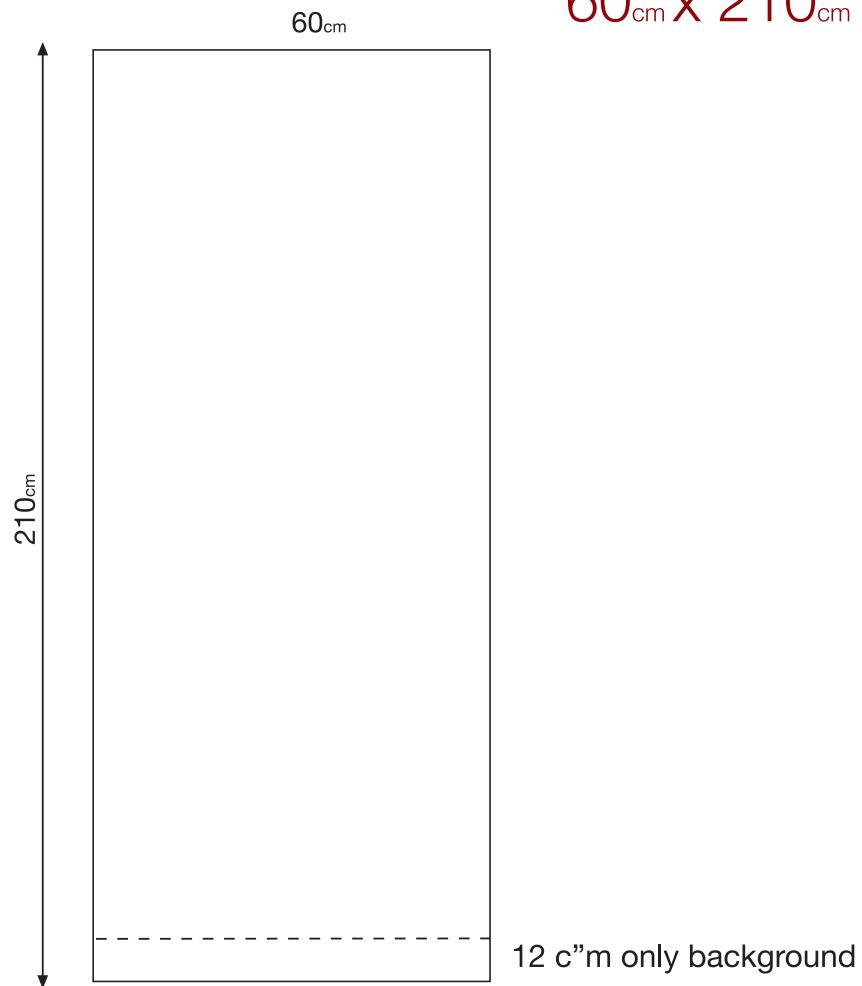

Roll up display banner

60_{cm} X 210_{cm}

Preparing artwork:

custom: 60x210 c"m or proportional, without bleed.
Important graphic elements and text should end 12 c"m before the 210 c"m.
Visible area limits, Graphics and Text limits: 198 c"m.